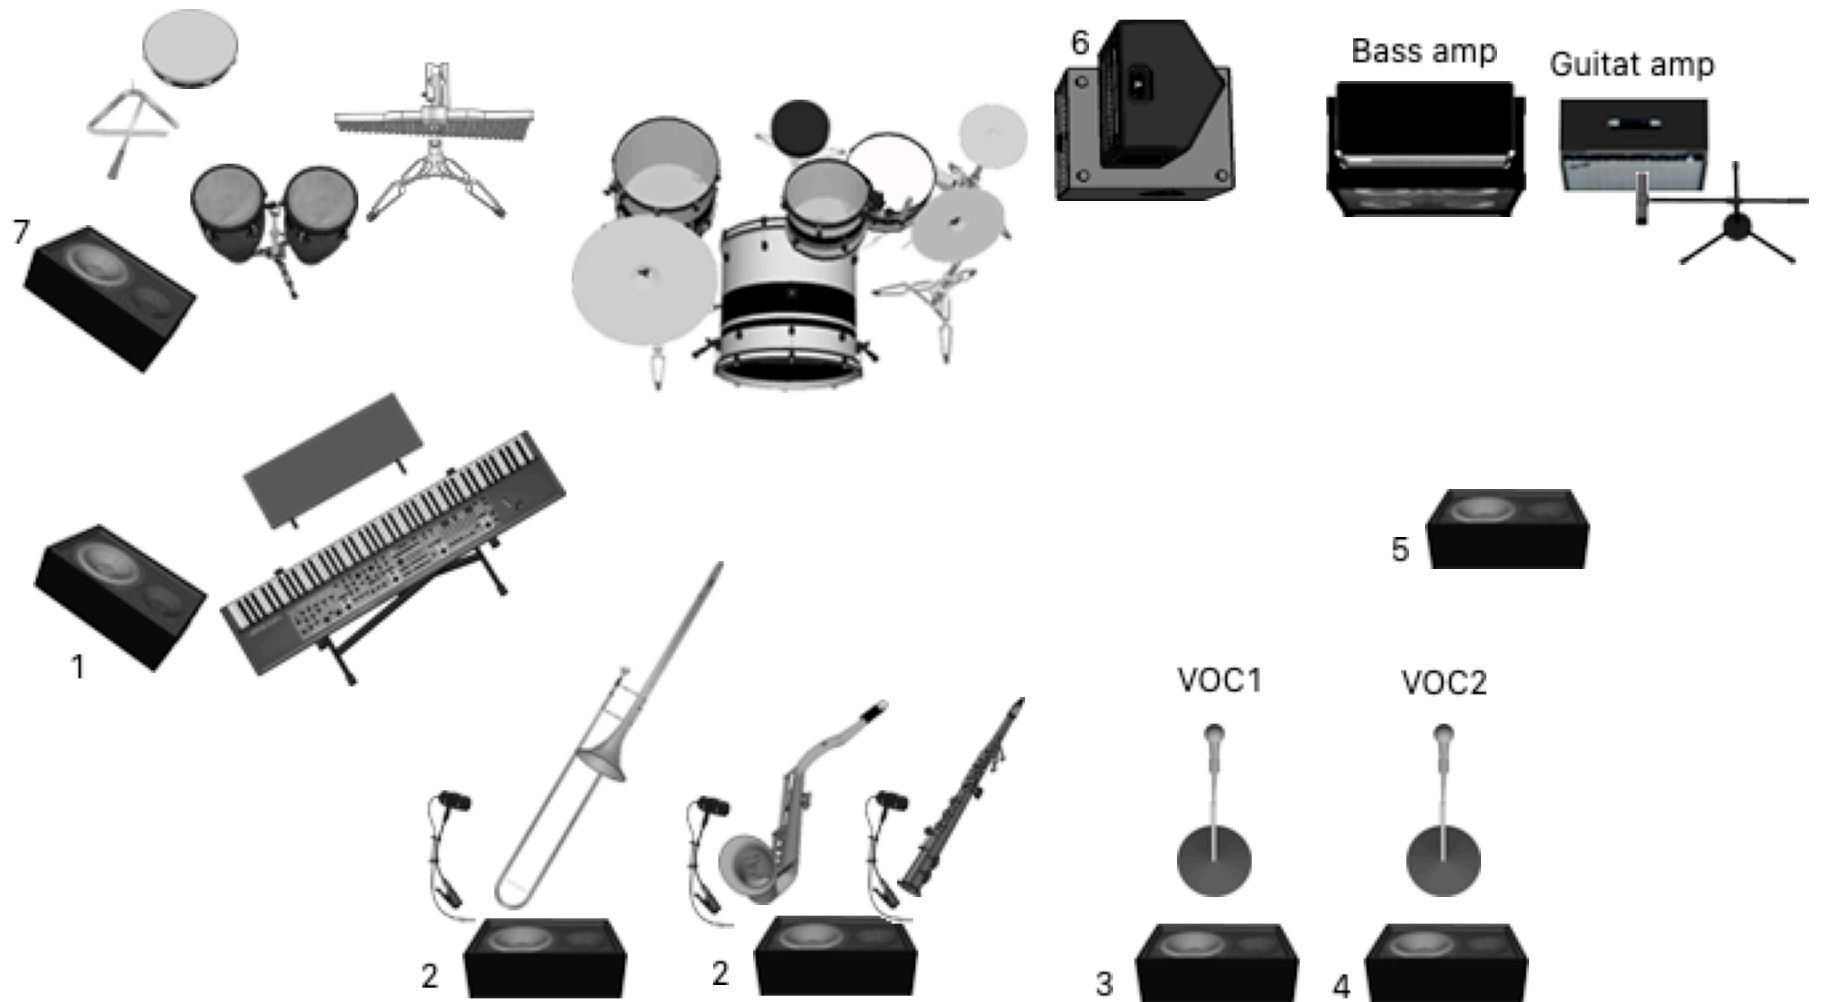

Joybox Nonet Stageplot

1 Kick B52
 2 Snare Up SM57
 3 Snare Down e604
 4 HighHat C451
 5 Tom e604
 6 FloorTom e604
 7 OH Left C451/SM81
 8 OH Right C451/SM81

9 Conga SM57
 10 Tumba SM57
 11 Perc OH C452/SM81
 12 Perc OH C451/SM81
 13 Bass D.I.
 14 Guitar e906
 15 Keyboard L D.I.
 16 Keyboard R D.I.

17 Trombone DPA 4099/SM58
 18 TenorSax DPA 4099/B98
 19 Sopran Sax DPA 4099/B98
 20 Main Vocal Beta87
 21 Spare SM58